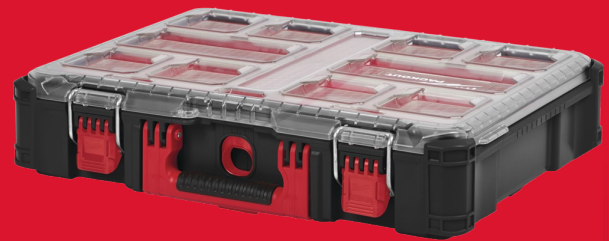

## PACKOUT™ ORGANISER

- Part of the PACKOUT™ modular storage system.
- Constructed with impact resistant polymers for jobsite durability.
- The interior features 10 removable & mountable bins that can be mounted onto common jobsite materials for easy access.
- IP65 rated weather seal to keep out rain and jobsite debris.
- No-travel bins seals to prevent the bins contents from migrating between bins during transport.

Dimensions (mm)	117 x 500 x 386
Loading capacity	
Article number	4932464082