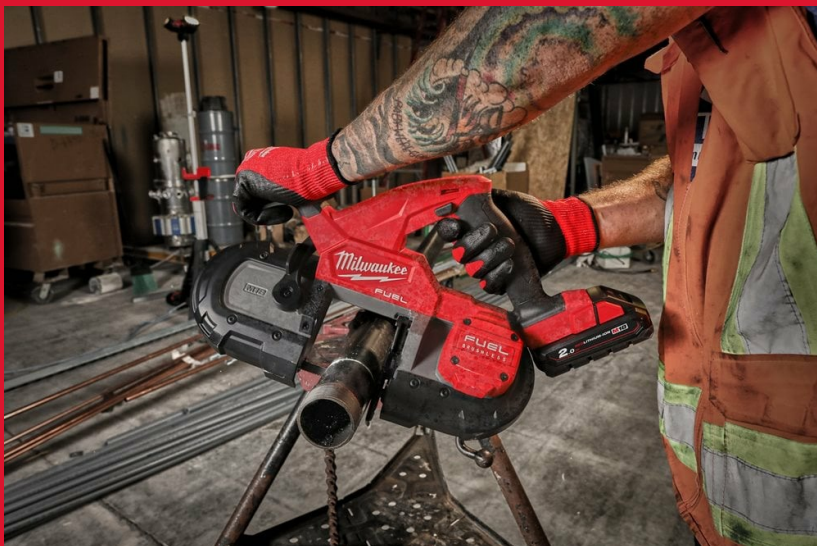

# M18 FBS85-OC

## M18 FUEL™ COMPACT BAND SAW

- 20% faster cutting compared to previous model
- Large cutting capacity up to a diameter of 85 mm
- Variable speed trigger for quick & easy speed adjustments
- Band saw cover protects user from injuries by preventing any access to the blade - tool-free installation and removal within seconds
- Tool-free blade locking mechanism for quick and easy saw blade changes
- Dual action trigger to prevent accidental trigger actuation
- Tool-free & lockable adjustable shoe
- Solid metal rafter hook for easy jobsite storage
- Integrated LED light for workspace illumination
- Supplied with band saw covers and 12/14 TPI premium blade
- The DNA of our FUEL™ platform redefines the balance of cordless technologies. MILWAUKEE®'s POWERSTATE™ brushless motor, REDLITHIUM™ battery pack and REDLINK PLUS™ electronic intelligence delivering outstanding power, run time and durability
- Flexible battery system: works with all MILWAUKEE® M18™ batteries