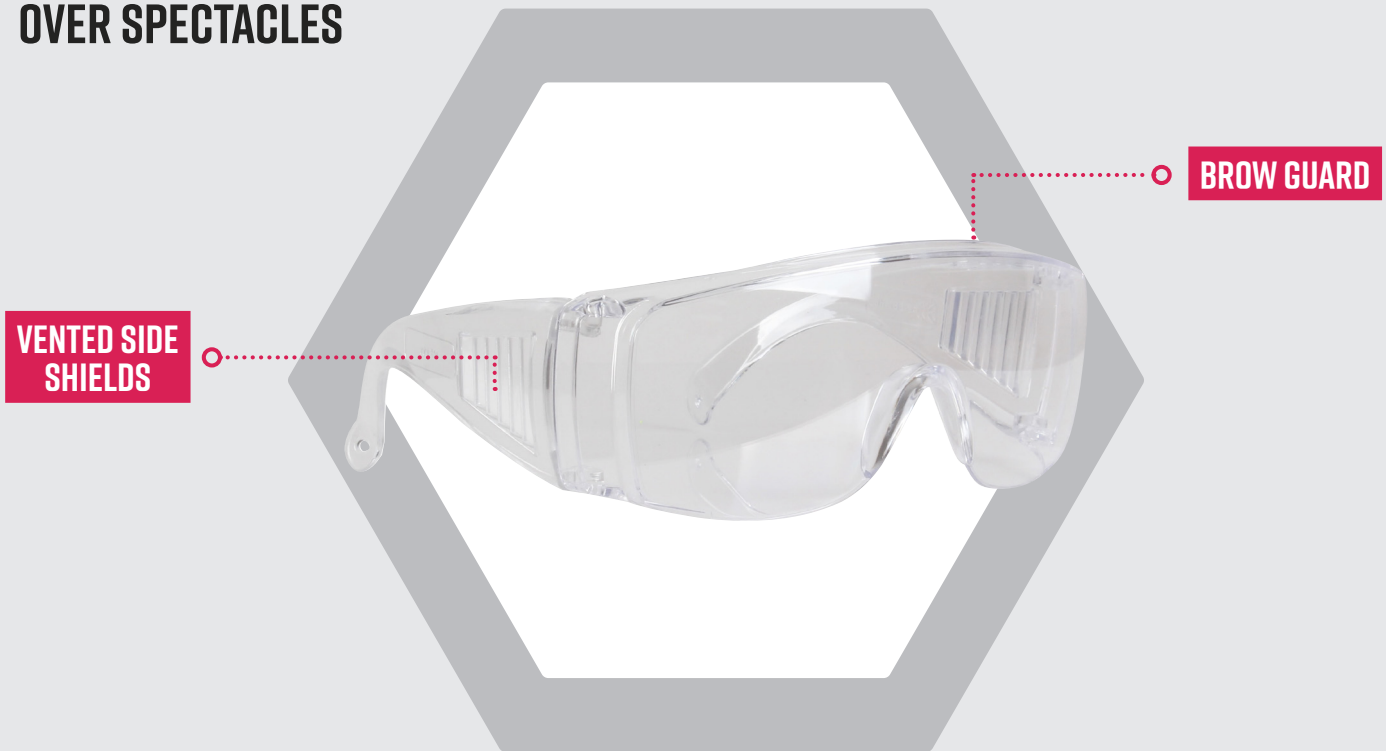

## DESCRIPTION

Ideal for visitors requiring temporary eye protection, Blackrock's over spectacles can also be worn over regular spectacles. Made from durable polycarbonate material with excellent all-round visibility, they feature a brow guard and vented side shields for protection and comfort.

## SIZES

One size

## KEY FEATURES

- Can be worn over existing spectacles
- Durable polycarbonate construction
- Brow guard and vented side shields for protection and comfort